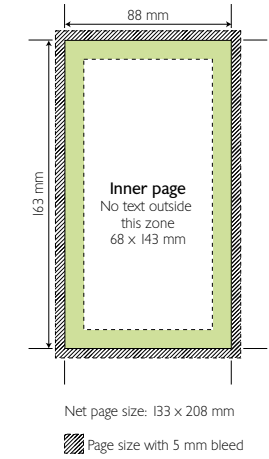

Template

S2900 Business Cover

End size: 173 x 228 mm Spine: 10 x 228 mm File size with wrap margins: 390 x 258 mm

S2900 Business Advertising Page

Net page size: 168 x 220 mm

Page size with 5 mm bleed

S2700 Plan-A-Week Cover

End size: 215 x 278 mm Spine: 10 x 278 mm File size with wrap margins: 475 x 310 mm

S2700 Plan-A-Week Advertising Page

Net page size: 210 x 270 mm

Page size with 5 mm bleed

S1000 Technica Cover

End size: 102 x 167 mm Spine: 15 x 167 mm
File size with wrap margins: 245 x 193 mm

S1000 Advertising Page

S1700 Novoplan / S2000 Visuplan Cover

End size: 91 x 166 mm Spine: 8 x 166 mm
File size with wrap margins: 215 x 194 mm

S1700 / S2000 Advertising Page

S3200 Daily / FA2II Folio / FAF2II Carré Cover

End size: 138 x 218 mm Spine: 19 x 218 mm File size with wrap margins: 325 x 248 mm

S3200 Advertising Page

Net page size: 133 x 208 mm

Page size with 5 mm bleed