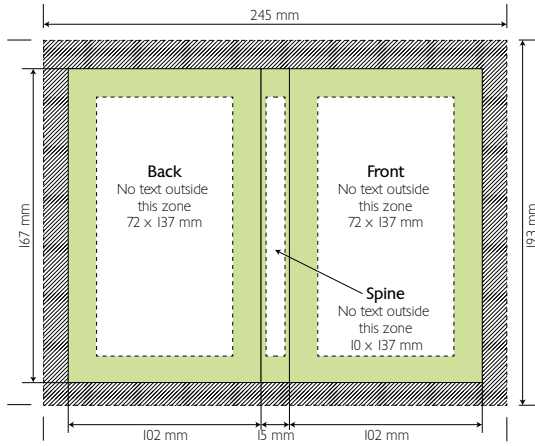

Template

S2900 Business Cover

End size: 173 x 228 mm Spine: 10 x 228 mm File size with wrap margins: 390 x 258 mm

S2900 Business Advertising Page

Net page size: 168 x 220 mm

Page size with 5 mm bleed

S2700 Plan-A-Week Cover

End size: 215 x 278 mm Spine: 10 x 278 mm File size with wrap margins: 475 x 310 mm

S2700 Plan-A-Week Advertising Page

Net page size: 210 x 270 mm

Page size with 5 mm bleed

S1000 Technica Cover

End size: 102 x 167 mm Spine: 15 x 167 mm
File size with wrap margins: 245 x 193 mm

S1000 Advertising Page

S1700 Novoplan / S2000 Visuplan Cover

End size: 91 x 166 mm Spine: 8 x 166 mm
File size with wrap margins: 215 x 194 mm

S1700 / S2000 Advertising Page

S3200 Daily / FA2II Folio / FAF2II Carré Cover