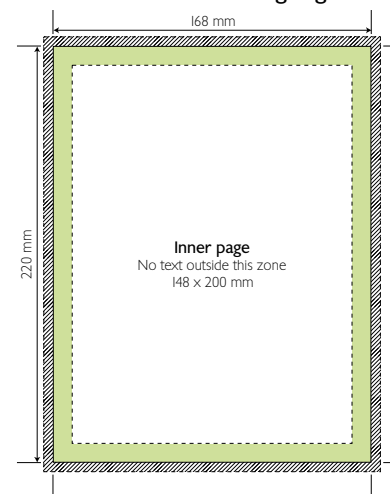

DAILY BLOC SUPPORT

Art.	↵	⇅
2154I	PVC	10

YEAR DATES

2018

2018

2018

Notes

A series of horizontal dotted lines spanning the width of the page, intended for taking notes.

Template

S2900 Business Cover

End size: 173 x 228 mm Spine: 10 x 228 mm File size with wrap margins: 390 x 258 mm

S2900 Business Advertising Page

Net page size: 168 x 220 mm

Page size with 5 mm bleed

S2700 Plan-A-Week Cover

End size: 215 x 278 mm Spine: 10 x 278 mm File size with wrap margins: 475 x 310 mm

S2700 Plan-A-Week Advertising Page

Net page size: 210 x 270 mm

Page size with 5 mm bleed

S1000 Technica Cover

End size: 102 x 167 mm Spine: 15 x 167 mm
File size with wrap margins: 245 x 193 mm

S1000 Advertising Page

S1700 Novoplan / S2000 Visuplan Cover

End size: 91 x 166 mm Spine: 8 x 166 mm
File size with wrap margins: 215 x 194 mm

S1700 / S2000 Advertising Page

S3200 Daily / FA2II Folio / FAF2II Carré Cover