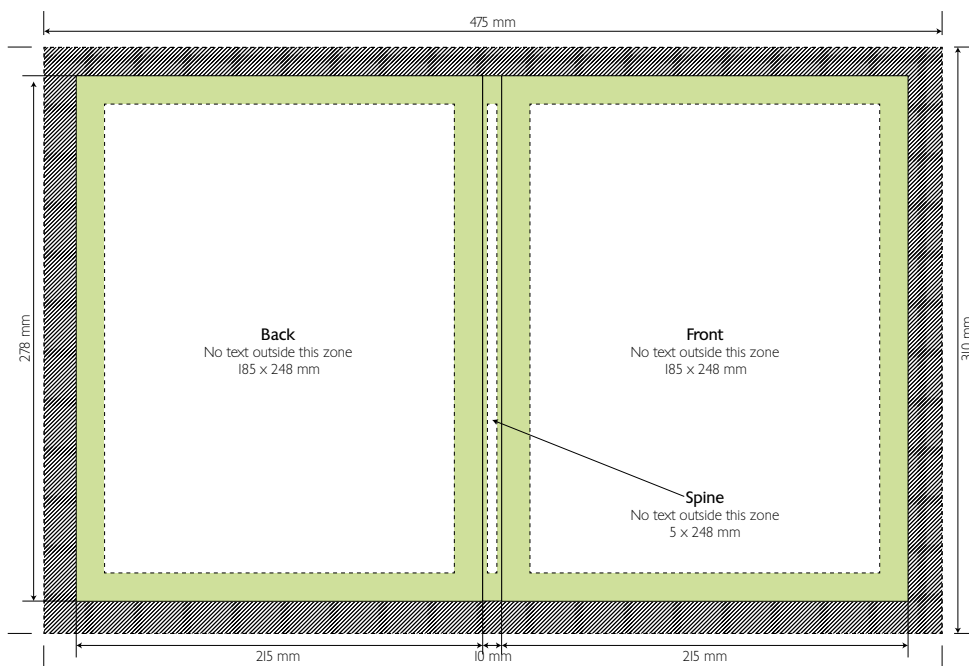

Template

S2900 Business Cover

End size: 173 x 228 mm Spine: 10 x 228 mm File size with wrap margins: 390 x 258 mm

S2900 Business Advertising Page

Net page size: 168 x 220 mm

Page size with 5 mm bleed

S2700 Plan-A-Week Cover