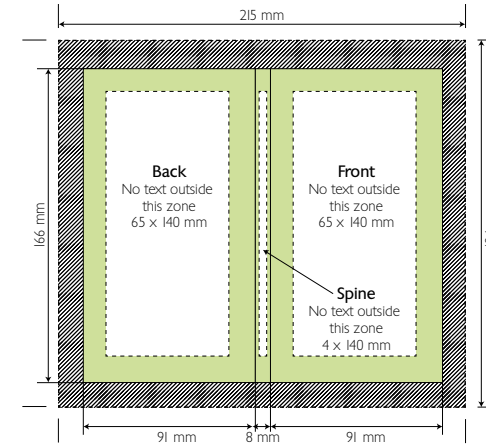

Template

S2900 Business Cover

End size: 173 x 228 mm Spine: 10 x 228 mm File size with wrap margins: 390 x 258 mm

S2900 Business Advertising Page

Net page size: 168 x 220 mm

Page size with 5 mm bleed

S2700 Plan-A-Week Cover

End size: 215 x 278 mm Spine: 10 x 278 mm File size with wrap margins: 475 x 310 mm

S2700 Plan-A-Week Advertising Page

Net page size: 210 x 270 mm

Page size with 5 mm bleed

S1000 Technica Cover

End size: 102 x 167 mm Spine: 15 x 167 mm
File size with wrap margins: 245 x 193 mm

S1000 Advertising Page

S1700 Novoplan / S2000 Visuplan Cover

End size: 91 x 166 mm Spine: 8 x 166 mm
File size with wrap margins: 215 x 194 mm

S1700 / S2000 Advertising Page

S3200 Daily / FA2II Folio / FAF2II Carré Cover