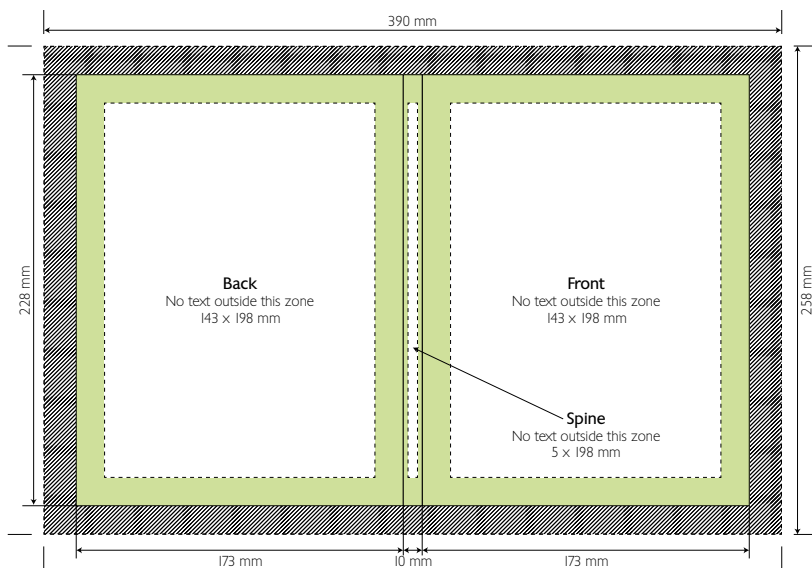

DAILY BLOC SUPPORT

Art.	↵	⇅
2154I	PVC	10

YEAR DATES

2018

2018

2018

Notes

A series of horizontal dotted lines spanning the width of the page, intended for taking notes.

Template

S2900 Business Cover

End size: 173 x 228 mm Spine: 10 x 228 mm File size with wrap margins: 390 x 258 mm

S2900 Business Advertising Page

Net page size: 168 x 220 mm

Page size with 5 mm bleed

S2700 Plan-A-Week Cover