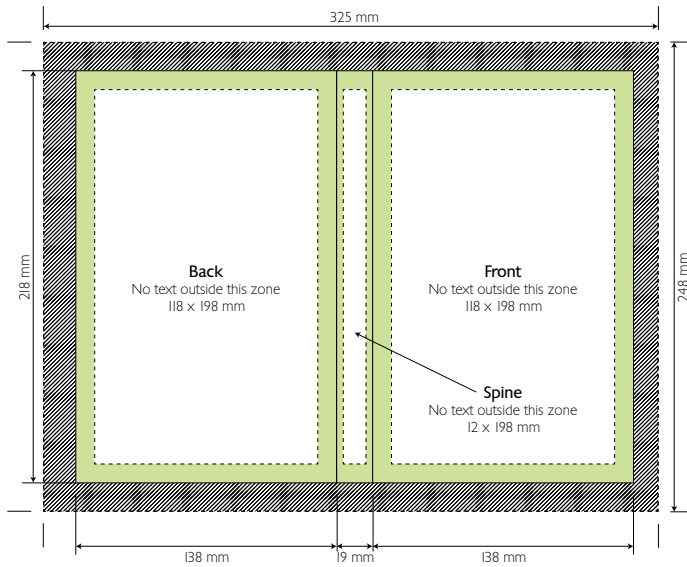

End size: 215 x 278 mm Spine: 10 x 278 mm File size with wrap margins: 475 x 310 mm

S2700 Plan-A-Week Advertising Page

Net page size: 210 x 270 mm

Page size with 5 mm bleed

S1000 Technica Cover

End size: 102 x 167 mm Spine: 15 x 167 mm
File size with wrap margins: 245 x 193 mm

S1000 Advertising Page

S1700 Novoplan / S2000 Visuplan Cover

End size: 91 x 166 mm Spine: 8 x 166 mm
File size with wrap margins: 215 x 194 mm

S1700 / S2000 Advertising Page

S3200 Daily / FA2II Folio / FAF2II Carré Cover