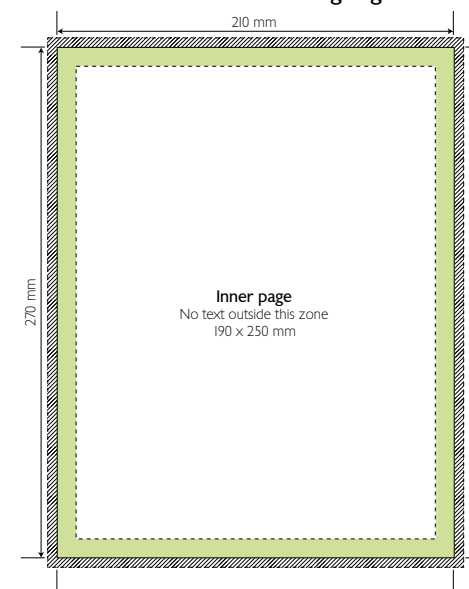

DAILY BLOC SUPPORT

Art.	↵	⇅
2154I	PVC	10

YEAR DATES

2018

2018

2018

Notes

A series of horizontal dotted lines spanning the width of the page, intended for taking notes.

Template

S2900 Business Cover

End size: 173 x 228 mm Spine: 10 x 228 mm File size with wrap margins: 390 x 258 mm

S2900 Business Advertising Page

Net page size: 168 x 220 mm

Page size with 5 mm bleed

S2700 Plan-A-Week Cover

End size: 215 x 278 mm Spine: 10 x 278 mm File size with wrap margins: 475 x 310 mm

S2700 Plan-A-Week Advertising Page

Net page size: 210 x 270 mm

Page size with 5 mm bleed

S1000 Technica Cover

End size: 102 x 167 mm Spine: 15 x 167 mm
File size with wrap margins: 245 x 193 mm

S1000 Advertising Page

S1700 Novoplan / S2000 Visuplan Cover

End size: 91 x 166 mm Spine: 8 x 166 mm
File size with wrap margins: 215 x 194 mm

S1700 / S2000 Advertising Page

S3200 Daily / FA2II Folio / FAF2II Carré Cover