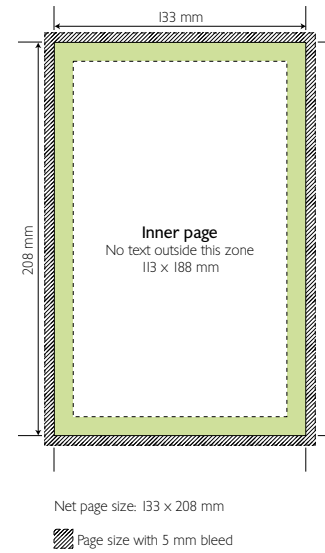

Template

S2900 Business Cover

End size: 173 x 228 mm Spine: 10 x 228 mm File size with wrap margins: 390 x 258 mm

S2900 Business Advertising Page

Net page size: 168 x 220 mm

Page size with 5 mm bleed

S2700 Plan-A-Week Cover

End size: 215 x 278 mm Spine: 10 x 278 mm File size with wrap margins: 475 x 310 mm

S2700 Plan-A-Week Advertising Page

Net page size: 210 x 270 mm

Page size with 5 mm bleed

S1000 Technica Cover

End size: 102 x 167 mm Spine: 15 x 167 mm
File size with wrap margins: 245 x 193 mm

S1000 Advertising Page

S1700 Novoplan / S2000 Visuplan Cover

End size: 91 x 166 mm Spine: 8 x 166 mm
File size with wrap margins: 215 x 194 mm

S1700 / S2000 Advertising Page

S3200 Daily / FA2II Folio / FAF2II Carré Cover

End size: 138 x 218 mm Spine: 19 x 218 mm File size with wrap margins: 325 x 248 mm

S3200 Advertising Page

Net page size: 133 x 208 mm

Page size with 5 mm bleed