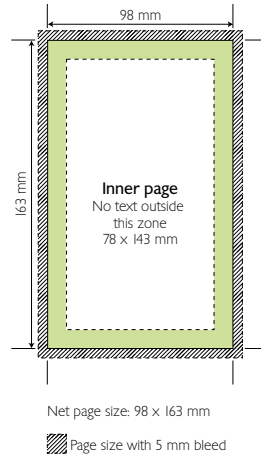

Template

S2900 Business Cover

End size: 173 x 228 mm Spine: 10 x 228 mm File size with wrap margins: 390 x 258 mm

S2900 Business Advertising Page

Net page size: 168 x 220 mm

Page size with 5 mm bleed

S2700 Plan-A-Week Cover

End size: 215 x 278 mm Spine: 10 x 278 mm File size with wrap margins: 475 x 310 mm

S2700 Plan-A-Week Advertising Page

Net page size: 210 x 270 mm

Page size with 5 mm bleed

S1000 Technica Cover

End size: 102 x 167 mm Spine: 15 x 167 mm
File size with wrap margins: 245 x 193 mm

S1000 Advertising Page

S1700 Novoplan / S2000 Visuplan Cover

End size: 91 x 166 mm Spine: 8 x 166 mm
File size with wrap margins: 215 x 194 mm

S1700 / S2000 Advertising Page

S3200 Daily / FA2II Folio / FAF2II Carré Cover

End size: 138 x 218 mm Spine: 19 x 218 mm File size with wrap margins: 325 x 248 mm

S3200 Advertising Page

Net page size: 133 x 208 mm

Page size with 5 mm bleed